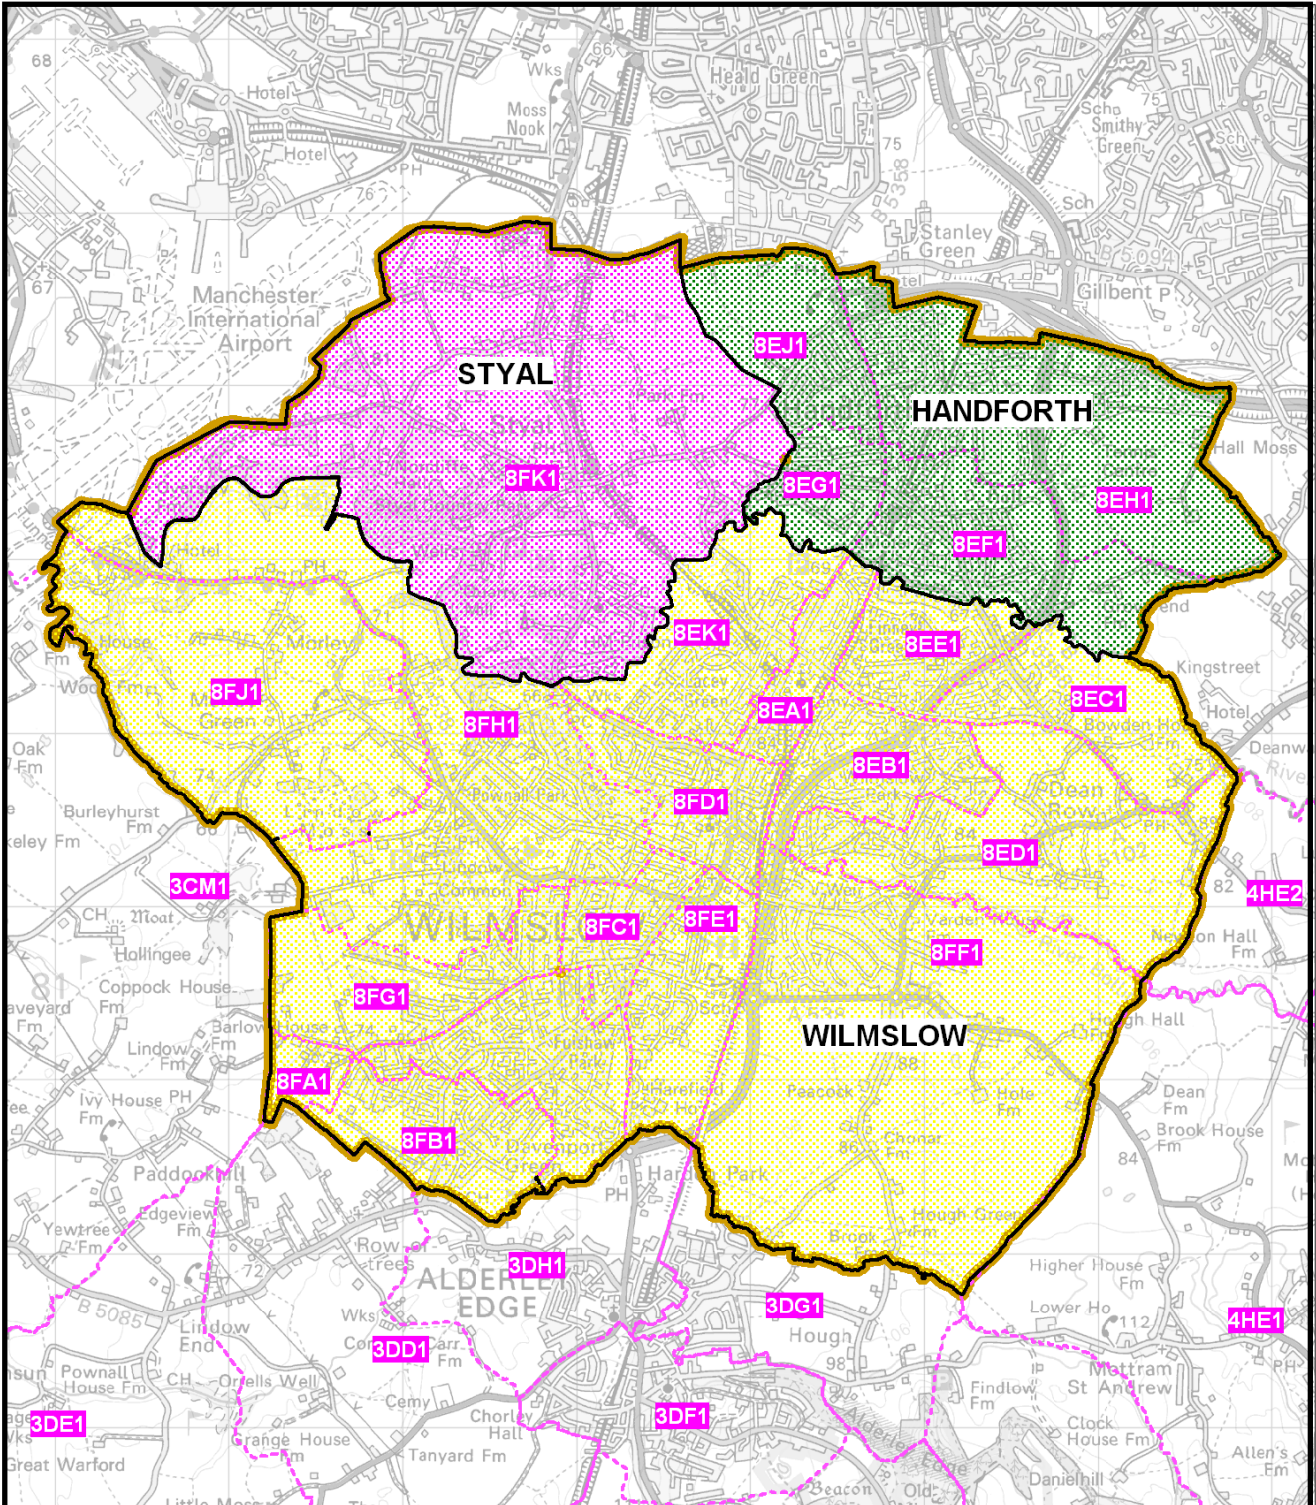

WILMSLOW COMMUNITY GOVERNANCE REVIEW

Not to scale

Reproduced from the Ordnance Survey map with the permission of HMSO. © Crown Copyright.
Unauthorised reproduction infringes Crown Copyright and may lead to legal or civil proceedings. Cheshire East Council, licence no. 100049045 2010.